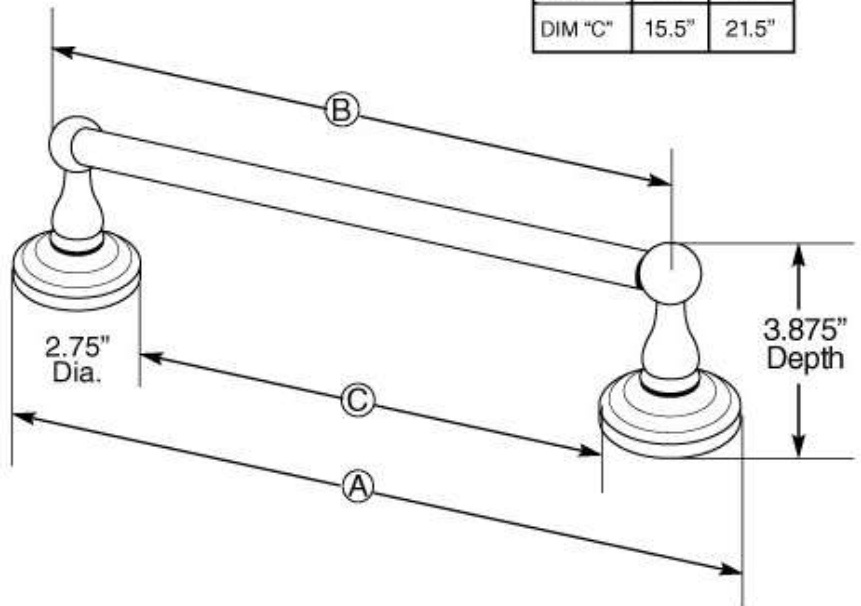

Madison Technical Specification

18" & 24" Towel Bar

DN6918 & DN6924

Stock Numbers:

- ❑ **BP6918CH – 18" Towel Bar**
Polished Chrome Finish
Concealed Screw Mounting
3/4" Round Bar
- ❑ **BP6918OWB – 18" Towel Bar**
Old World Bronze Finish
Concealed Screw Mounting
3/4" Round Bar
- ❑ **DN6918PW – 18" Towel Bar**
Pewter Finish
Concealed Screw Mounting
3/4" Round Bar
- ❑ **BP6924CH – 24" Towel Bar**
Polished Chrome Finish
Concealed Screw Mounting
3/4" Round Bar
- ❑ **BP6924OWB – 24" Towel Bar**
Old World Bronze Finish
Concealed Screw Mounting
3/4" Round Bar
- ❑ **DN6924PW (BP6924PW) – 24" Towel Bar**
Pewter Finish
Concealed Screw Mounting
3/4" Round Bar

Dimensions:

LENGTH	18"	24"
DIM "A"	21"	27"
DIM "B"	18"	24"
DIM "C"	15.5"	21.5"

Installation Instructions:

1. Position the mounting template on the wall in the desired location. Using a level, align the template and tape it to the wall.
2. Place each mounting plate on the template with "UP" facing you.
3. One at a time, place each anchor screw through the mounting plate, centered in each large hole. Using a Phillips screwdriver, turn the anchor screw while applying pressure. Screw will self drill and tap into drywall. Do not over tighten.
4. Only insert screw 1/2 to 3/4 of the way into wall.
5. After all screws are installed, tear the template away from the wall
6. Tighten all 4 screws. Do not over tighten.
7. Assemble the towel bar and posts.
8. While assembled, position each end post with the setscrew down and place over both mounting plates. Tighten the setscrew at the bottom of each base.